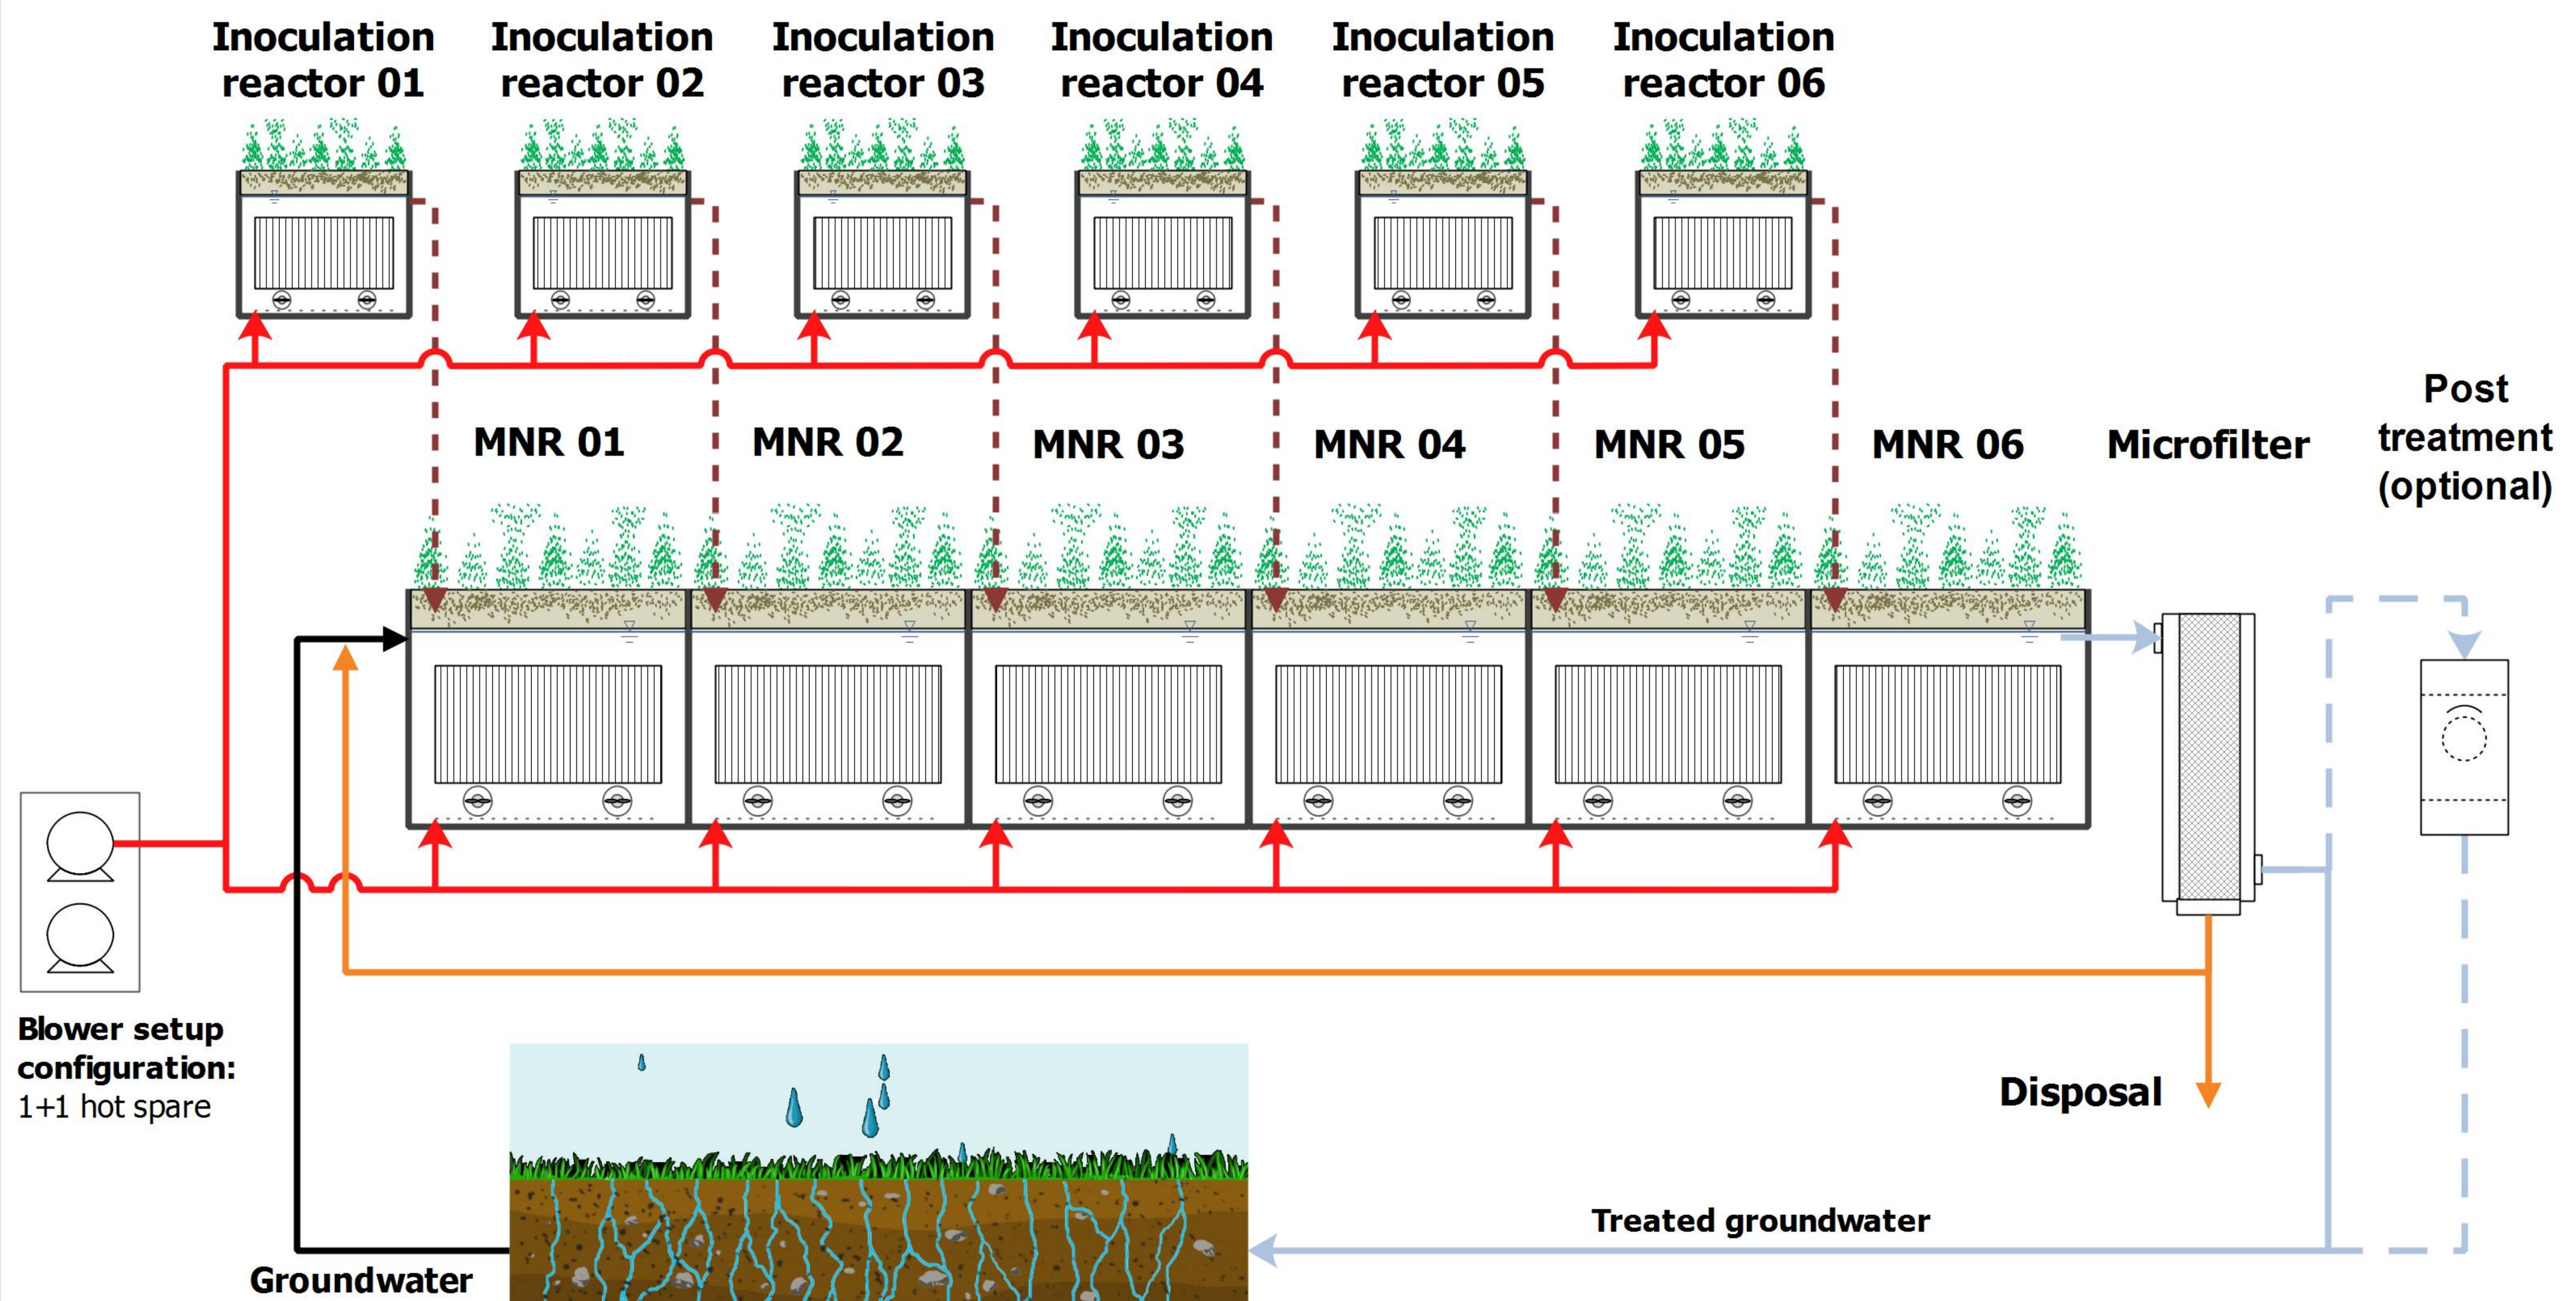

Plants and water

A photograph of a modern building with a large, colorful circular stained-glass window. The building is reflected in a pool of water in the foreground. The sky is blue with some clouds. The text "Proeftuinen voor de toekomstige waterketen" is overlaid on the image.

Haar naam? De

DE OVERHEID

Samen met partners

NEXTGEN towards circular waterconcept

Key Issues → Common Objectives → 'doing the right thing' → Future

Strijp-S: Smart Water in een Smart City

Innovatie en Klimaat

Groundwater Treatment Plant - Process Scheme

Company	Biopolus Technologies, Inc.
Project name	Striip-S WWTP, Eindhoven (NL)

Van showcase naar showlane

Koningshoeven

BIC

T

S

BioArts