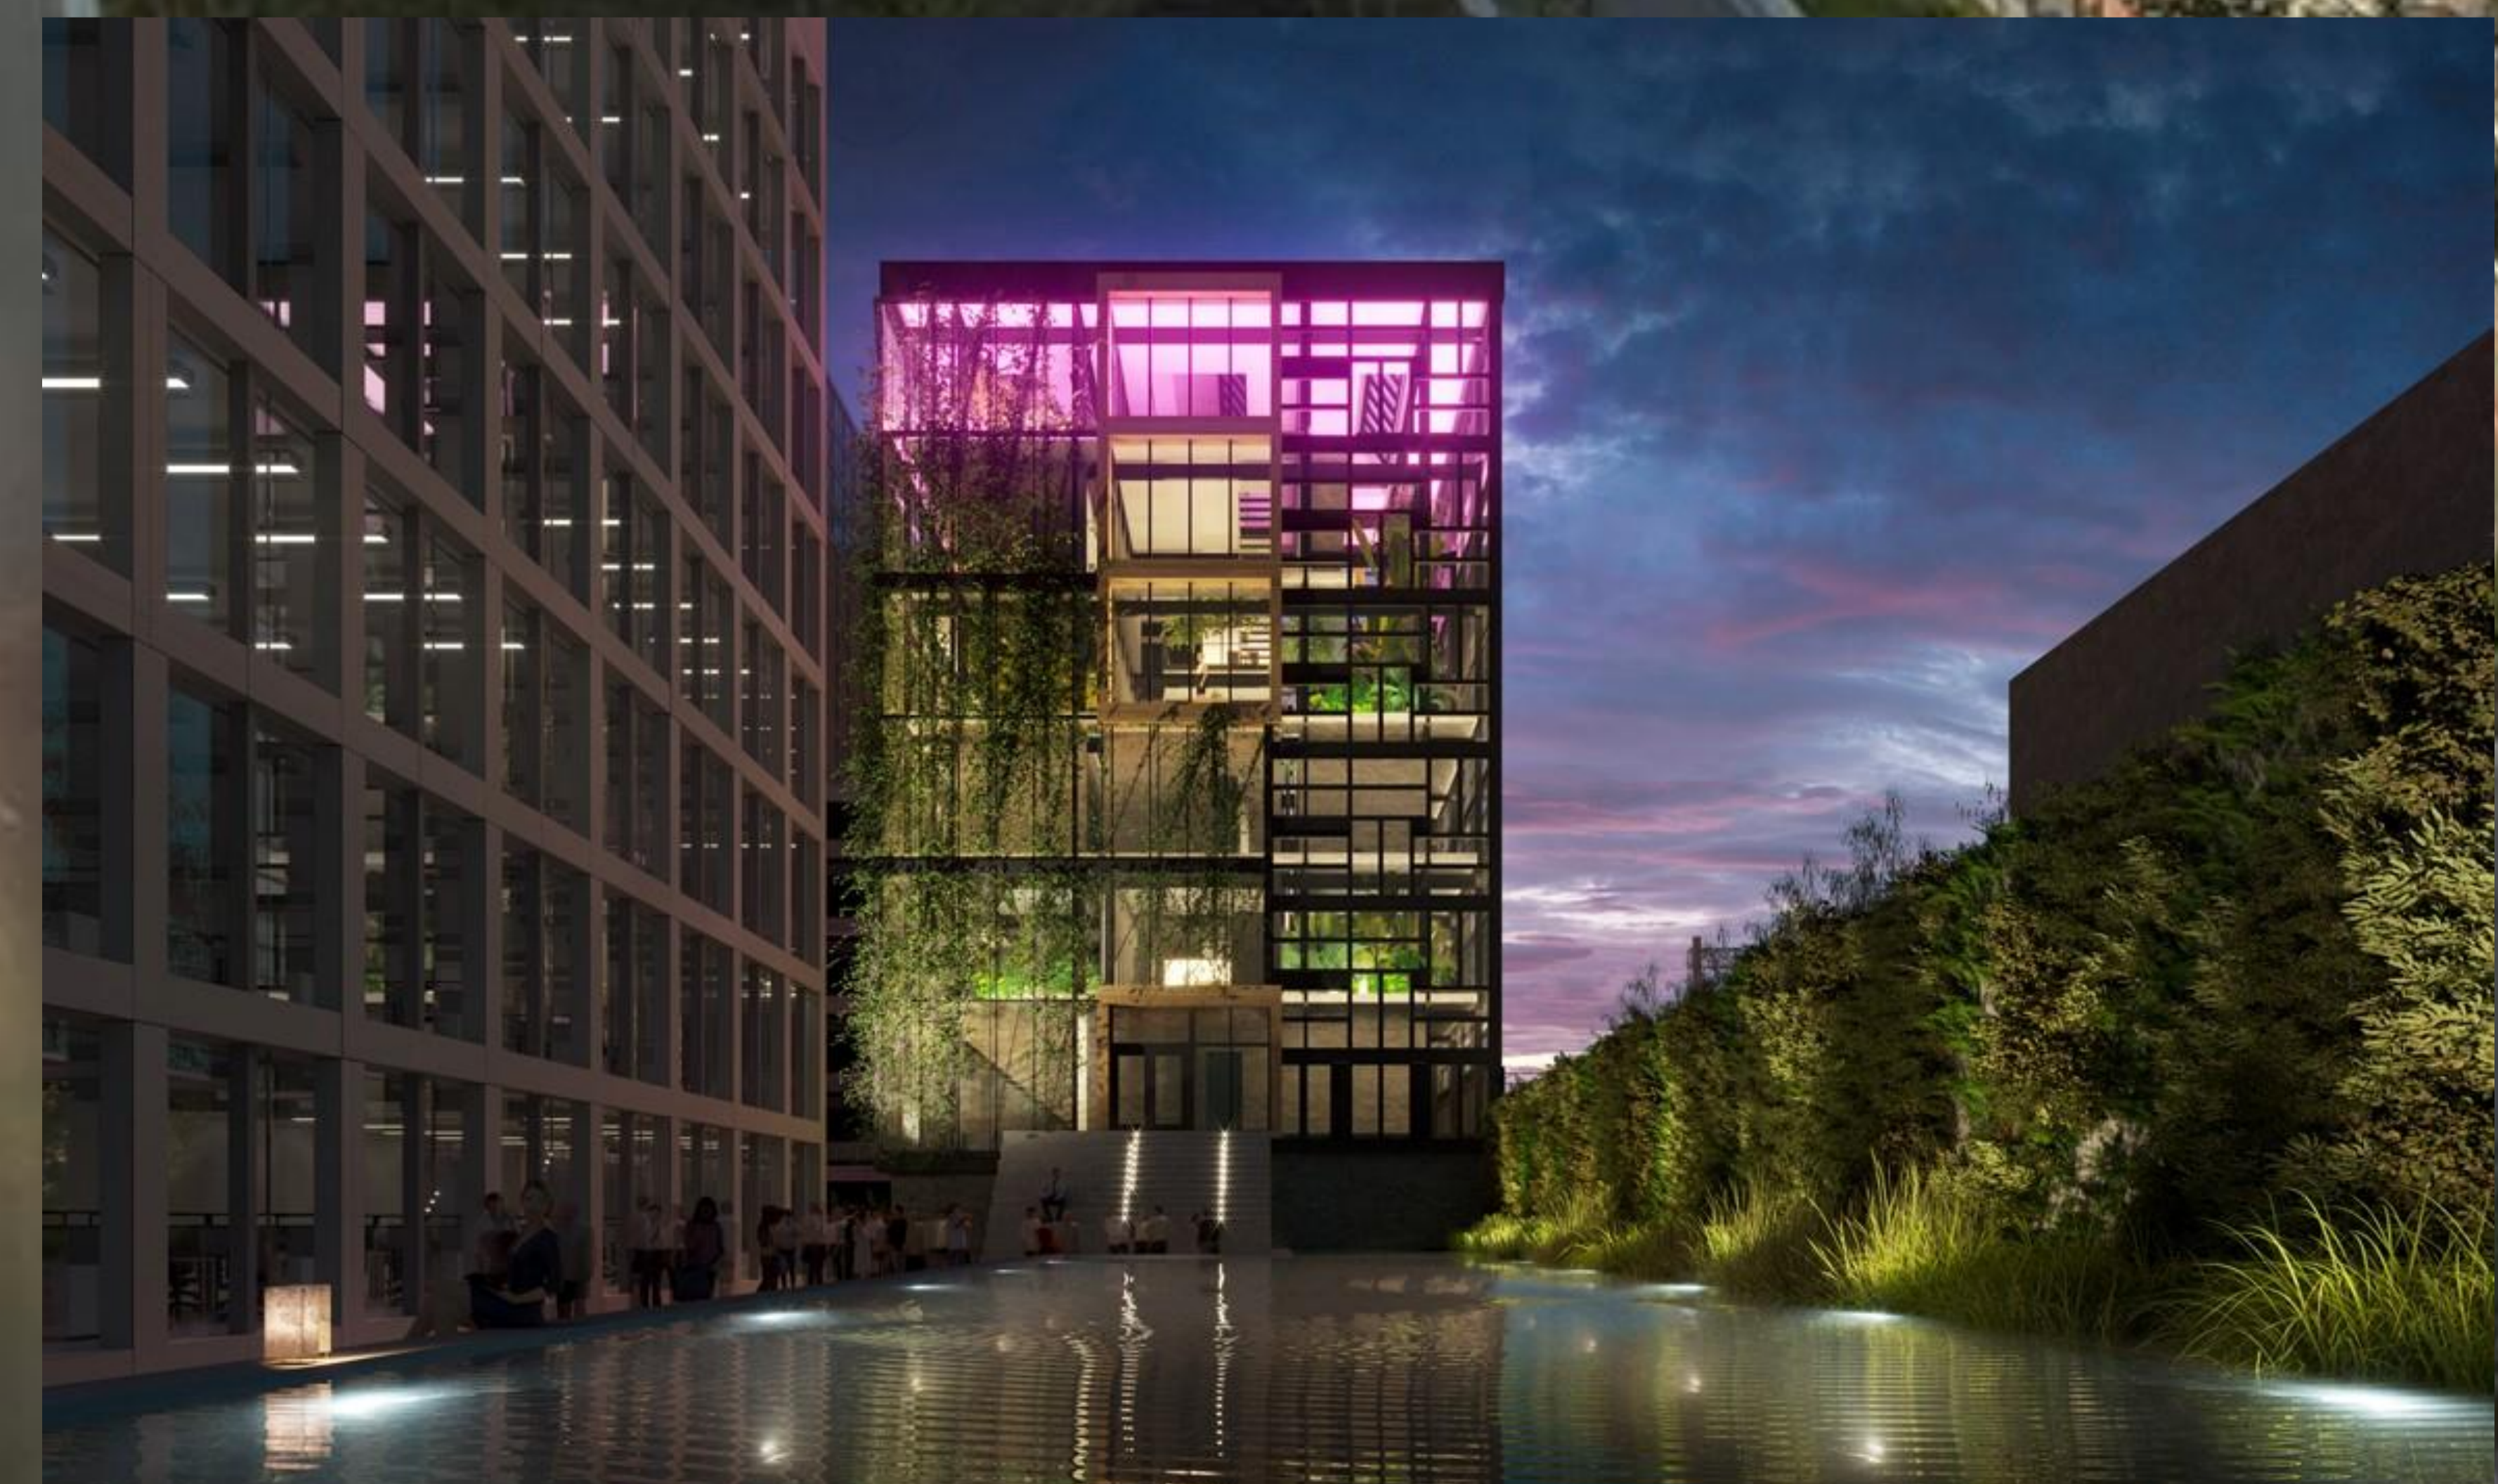

Plants and water

A photograph of a modern building with a large, colorful circular stained-glass window. The building is reflected in a pool of water in the foreground. The sky is blue with some clouds. The text "Proeftuinen voor de toekomstige waterketen" is overlaid on the image.

Haar naam? De

DE OVERHEID

Samen met partners

NEXTGEN towards circular waterconcept

Key Issues → Common Objectives → 'doing the right thing' → Future

Strijp-S: Smart Water in een Smart City

Innovatie en Klimaat